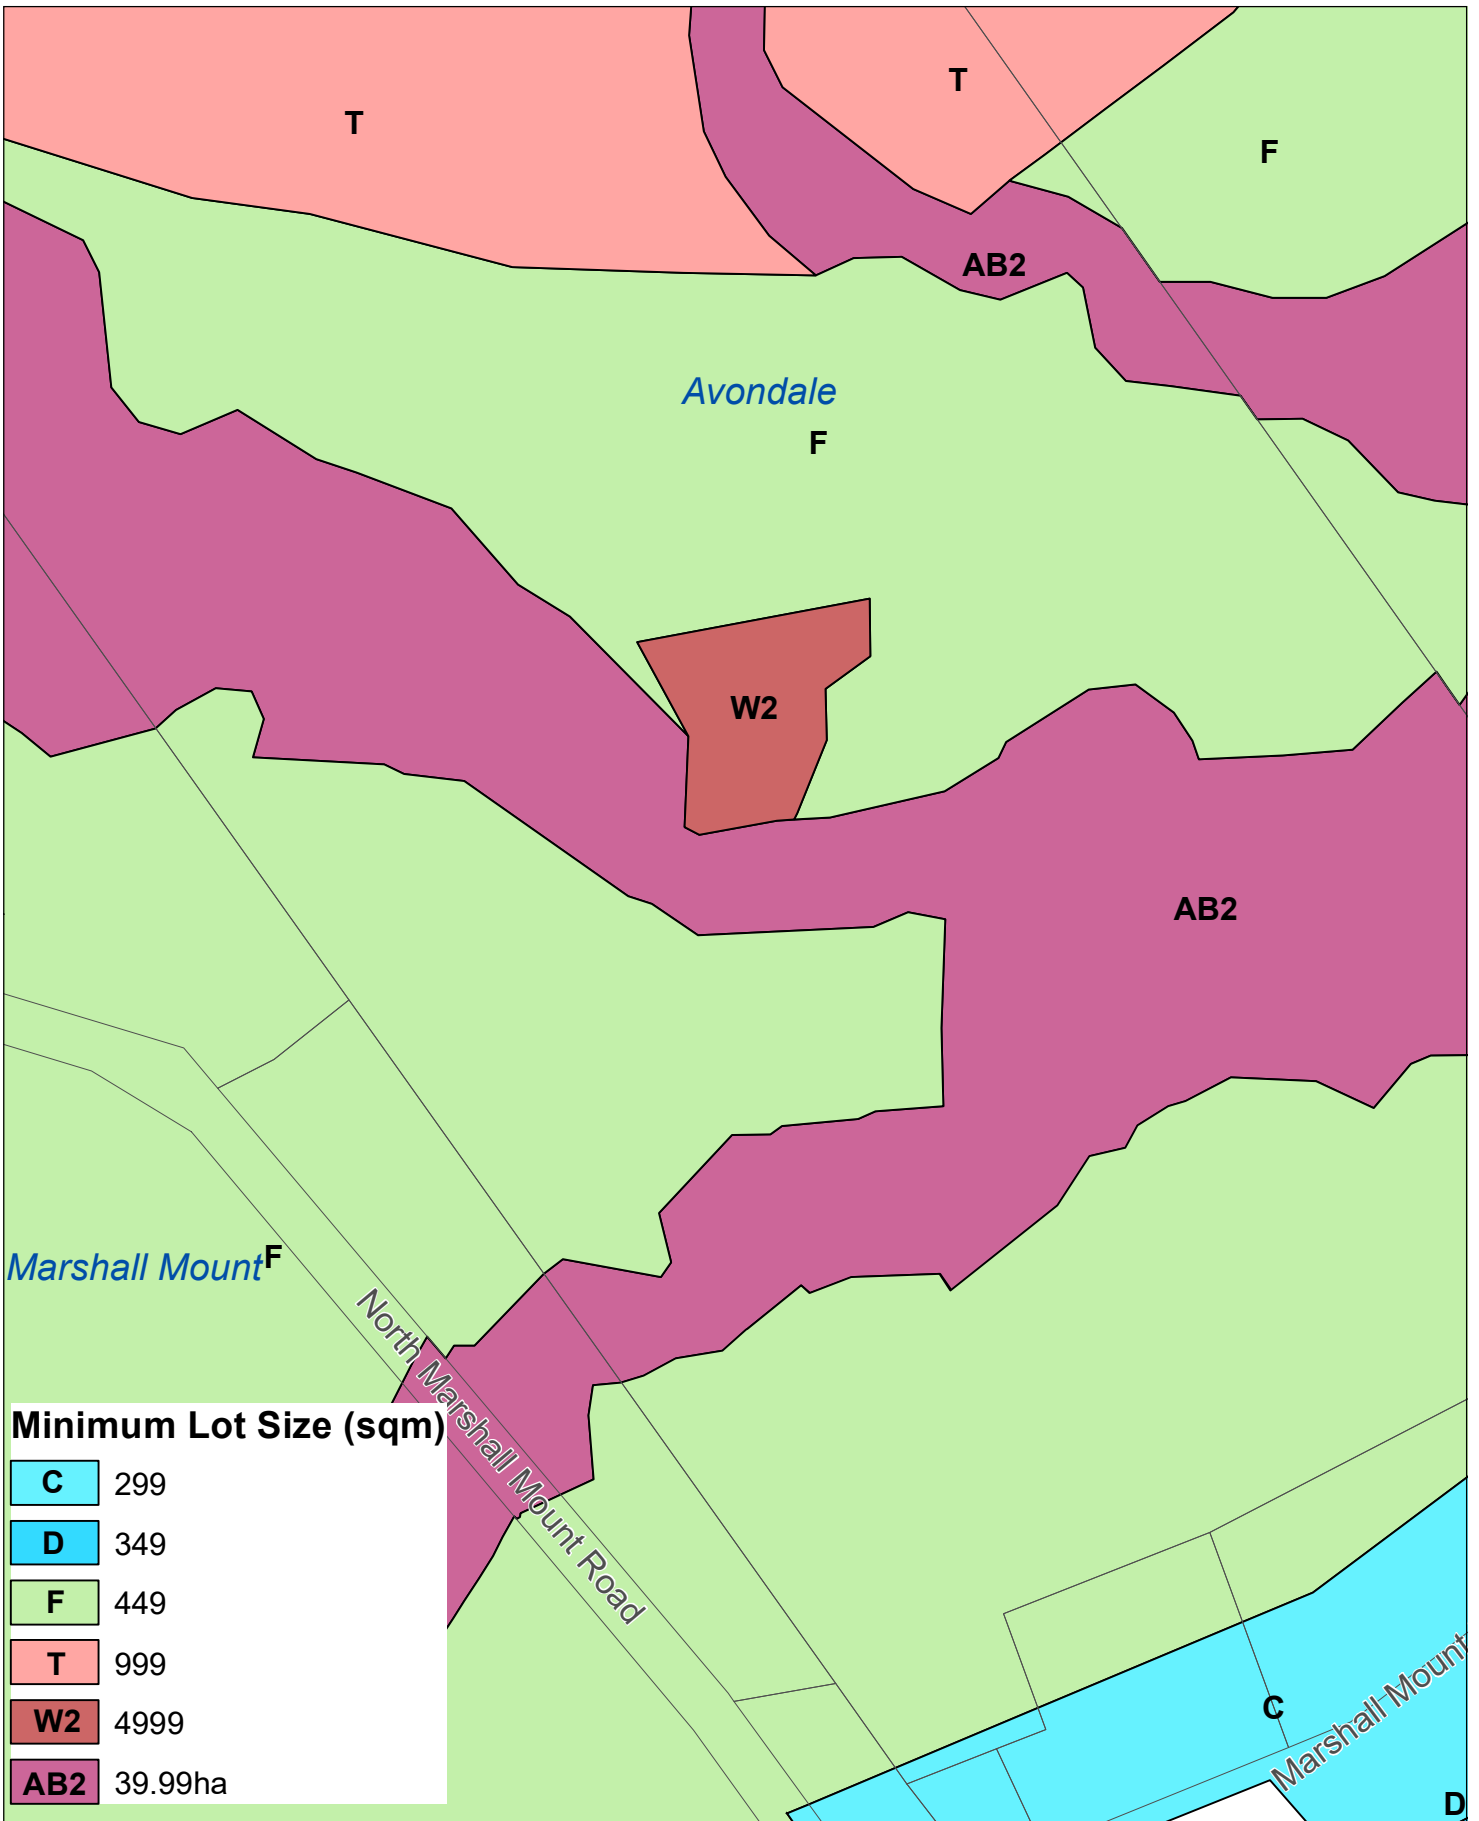

 Heritage Item - General

Proposed Heritage Item
Miala House and Dairy Complex
including Fig tree*
410 Marshall Mount Road, Marshall Mount

Drawn By: J Lewis

Date: 16.11.2022

Proposed Heritage Item.mxd

Minimum Lot Size (sqm)

C	299
D	349
F	449
T	999
W2	4999
AB2	39.99ha

Proposed Minimum Lot Size Map

Drawn By: J Lewis
Date: 16.11.2022

Proposed Heritage Item.mxd